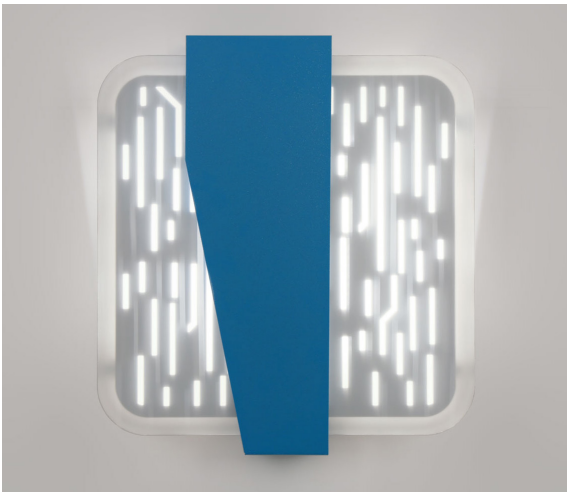

Slice Sconce with 20" cradle EWC5170__

Design modifications are always welcome.

- Steel / aluminum / acrylic
- LUMENATE® washable diffuser
- Mounts to standard J-box
- Suitable for damp locations
- ADA

weight: 7.5 lbs

US LISTED
MADE IN USA

Pattern Offerings:

01
Shell

02
Abstract

03
Tech

EWC5170__ - - - L416 - LED 3160 Source Lumens 22.4 W - -

Please fill in pattern selection:
01 Shell, 02 Abstract, or 03 Tech
Example: EWC517001