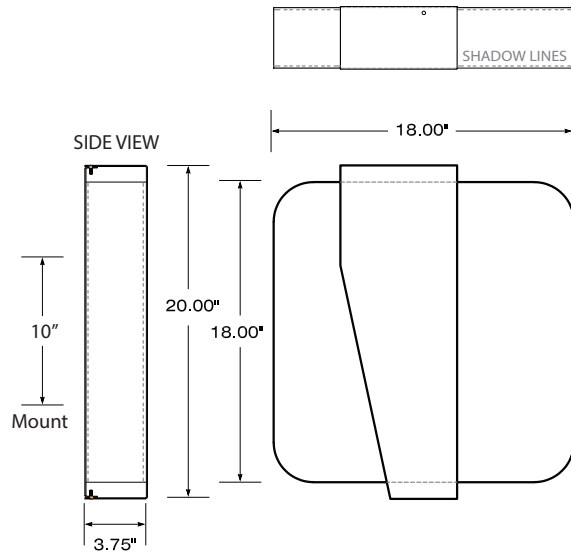

Slice Sconce with 20" cradle EWC5170__

Design modifications are always welcome.

- Steel / aluminum / acrylic
- LUMENATE® washable diffuser
- Mounts to standard J-box
- Suitable for damp locations
- ADA

weight: 7.5 lbs

US LISTED
MADE IN USA

Pattern Offerings:

01
Shell

02
Abstract

03
Tech

EWC5170__ - - - L416 - LED 3160 Source Lumens 22.4 W - -

Please fill in pattern selection:
01 Shell, 02 Abstract, or 03 Tech
Example: EWC517001