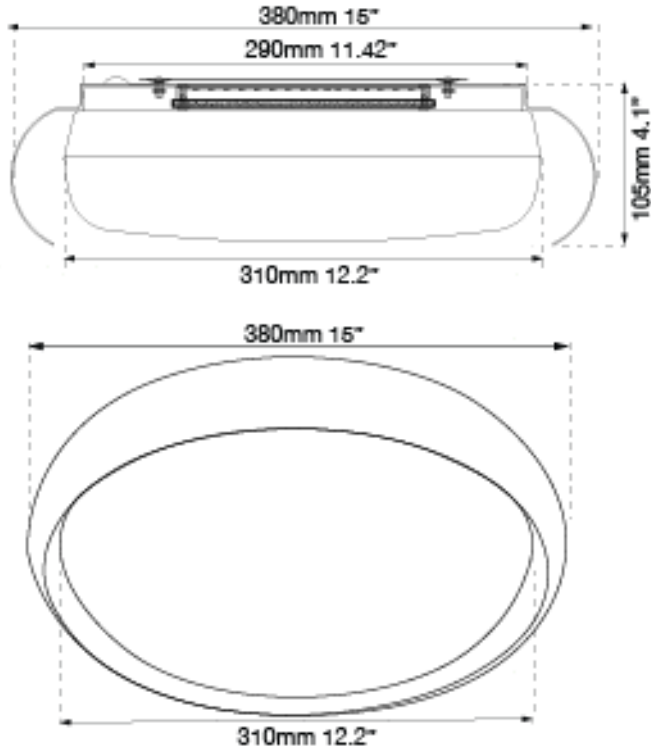

FAMILY NAME Euphoria **15" Recessed Opal Glass in a Metal Frame with High Output Dimmable LED**

ABRA MODEL 30060FM-BZ **UPC**

FIXTURE MATERIAL

Frame Material	Finishes Available	Diffuser Type	Diffuser Finish
Metal	BZ- Bronze WH-White	Glass	Frosted

DIMENSIONS IN INCHES

Diameter	Height	o.a.h	Width	Length	Ext	Weight	ADA
15	4.1	4.1				9	

CERTIFICATION

Location	Rating	Compliance
Ceiling Mount only	Damp Location	cETL

LAMPING

Lamp Type	Lamp Qty	Wattage	Total Wattage	Lamp Base	Kelvin	CRI	Initial Lumen's	Lumen Per Watt	Delivered Lumen's	Voltage
LED	1	20	20	Solid State Module	3000k	90+	1700	85	1275 estimated	120v

COMPATIBLE DIMMER'S

ELV, CL

J-BOX TYPE

Standard 4 x 4 Octagon

SUPPLIED

LED Module Supplied

SPECIAL NOTES