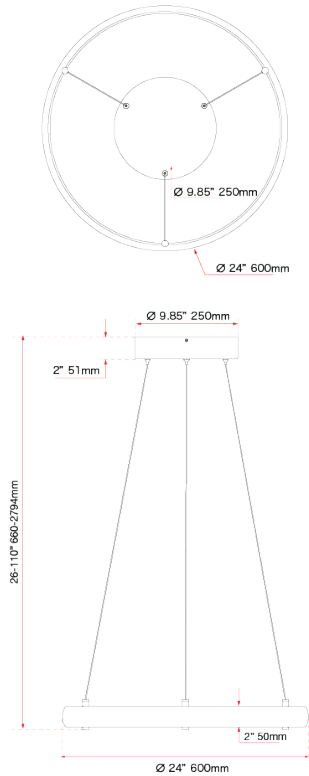

FAMILY NAME Sling **Small Ring Pendant**

ABRA MODEL 10007PN-BZ **UPC** 0

FIXTURE MATERIAL

Frame Material	Finishes Available	Diffuser Type	Diffuser Finish
Aluminum	BZ-Bronze TS-Titanium Silver	Acrylic	White

DIMENSIONS IN INCHES

Diameter	Height	o.a.h	Width	Length	Ext	Weight	ADA
23.6	1.8	120					

CERTIFICATION

Location	Rating	Compliance
Ceiling Mount only	Damp Location	cETL

LAMPING

Lamp Type	Lamp Qty	Wattage	Total Wattage	Lamp Base	Kelvin	CRI	Initial Lumen's	Lumen Per Watt	Delivered Lumen's	Voltage
LED	1	55	55	Solid State Module	3000k	90+	4675	85	3506.25 estimated	120v

COMPATIBLE DIMMER'S

ELV, CL

J-BOX TYPE

Standard 4 x 4 Octagon

SUPPLIED

LED Module Supplied

SPECIAL NOTES

ABRA LIGHTING
NEOTERIC DESIGN

1216 West Grove Avenue, Orange California 92865
Phone: 949-940-1155 • Toll Free 800-295-7121
www.abralighting.com

PROJECT NAME

DATE