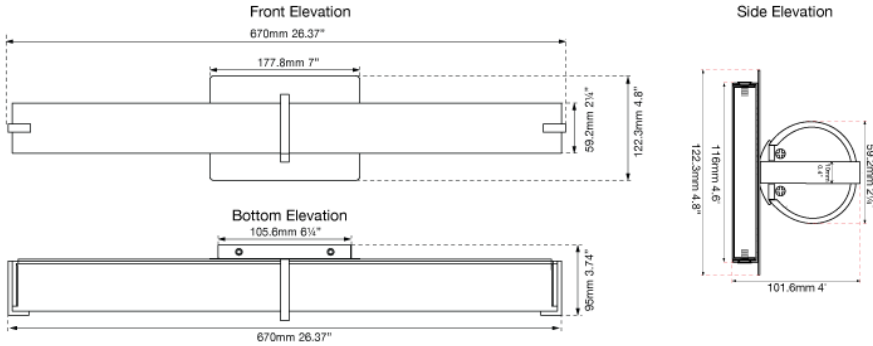

FAMILY NAME Squire

28" Vertical or Horizontal Mount Round Glass Vanity-Wall Fixture with High Output Dimmable LED

ABRA MODEL 20092WV-BN

UPC

FIXTURE MATERIAL

Frame Material	Finishes Available	Diffuser Type	Diffuser Finish
Metal	BN-Brushed Nickel CH-Chrome	Glass	Opal

DIMENSIONS IN INCHES

Diameter	Height	o.a.h	Width	Length	Ext	Weight	ADA
	2.25	4.8		26.37	4	5.5	ADA compliant

CERTIFICATION

Location	Rating	Compliance
Wall Mount only	Damp Location	cETL

LAMPING

Lamp Type	Lamp Qty	Wattage	Total Wattage	Lamp Base	Kelvin	CRI	Initial Lumen's	Lumen Per Watt	Delivered Lumen's	Voltage
LED	1	32	32	Solid State Module	3000k	90+	2720	85	2040 estimated	120v

COMPATIBLE DIMMER'S

ELV, CL

J-BOX TYPE

Standard 4 x 4 Octagon

SUPPLIED

LED Module Supplied

SPECIAL NOTES