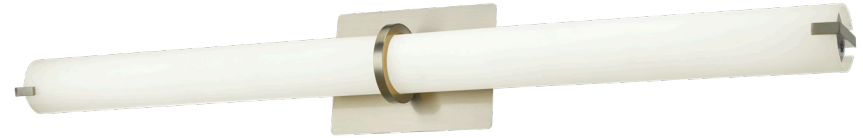

FAMILY NAME Squire

28" Vertical or Horizontal Mount Round Glass Vanity-Wall Fixture with High Output Dimmable LED

ABRA MODEL 20092WV-BN

UPC

FIXTURE MATERIAL

Frame Material	Finishes Available	Diffuser Type	Diffuser Finish
Metal	BN-Brushed Nickel CH-Chrome	Glass	Opal

DIMENSIONS IN INCHES

Diameter	Height	o.a.h	Width	Length	Ext	Weight	ADA
	2.25	4.8		26.37	4	5.5	ADA compliant

CERTIFICATION

Location	Rating	Compliance
Wall Mount only	Damp Location	cETL

LAMPING

Lamp Type	Lamp Qty	Wattage	Total Wattage	Lamp Base	Kelvin	CRI	Initial Lumen's	Lumen Per Watt	Delivered Lumen's	Voltage
LED	1	32	32	Solid State Module	3000k	90+	2720	85	2040 estimated	120v

COMPATIBLE DIMMER'S

ELV, CL

J-BOX TYPE

Standard 4 x 4 Octagon

SUPPLIED

LED Module Supplied

SPECIAL NOTES