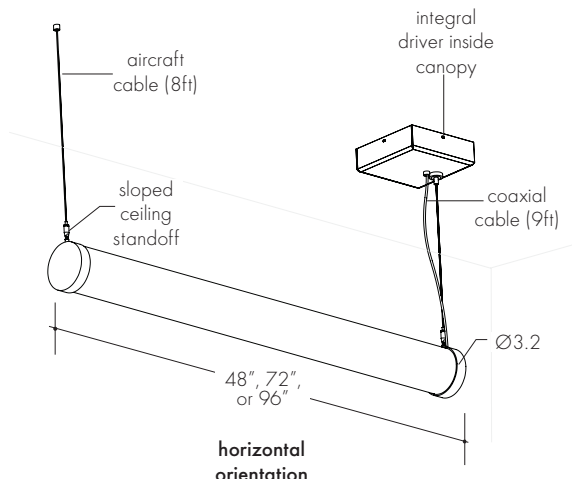

Cylinder shape with 360 degree diffused illumination, Scout is available as a horizontal mount suspension fixture. Available in one light output and 3 standard lengths, the fixture can be customized to fit a wide range of applications. Horizontal model comes with a 8ft silver adjustable cable with sloped ceiling standoffs. Multiple integral driver options available.

RoHS Compliant

SINGLE BIN
±30 CCT

Finish options

Black powder coated

Bronze powder coated

Silver powder coated

White powder coated

Technical information

Output Options		Power Load/Length	
Output type	HO	Model (actual length)	Wattage
Lumens at 3000K	600 lum/ft	48" (49-3/16")	18 W
Average power consumption	4.5 W/ft	72" (71-6/16")	27 W
Input Voltage	110 - 277 VAC	96" (96-7/16")	37 W

*Not available with 96" option