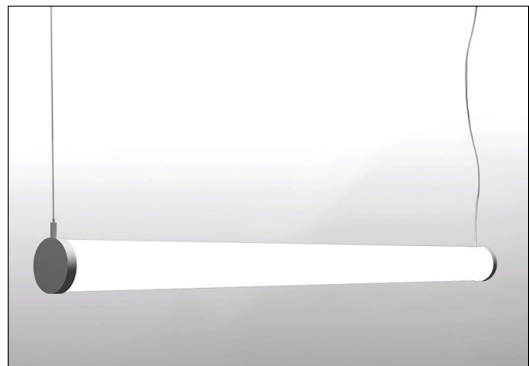

Cylinder shape with 360 degree diffused illumination, Scout is available as a horizontal mount suspension fixture. Available in one light output and 3 standard lengths, the fixture can be customized to fit a wide range of applications. Horizontal model comes with a 8ft silver adjustable cable with sloped ceiling standoffs. Multiple integral driver options available.

RoHS Compliant

SINGLE BIN
±30 CCT

Finish options

Black powder coated

Bronze powder coated

Silver powder coated

White powder coated

Technical information

Output Options		Power Load/Length	
Output type	HO	Model (actual length)	Wattage
Lumens at 3000K	600 lum/ft	48" (49-3/16")	18 W
Average power consumption	4.5 W/ft	72" (71-6/16")	27 W
Input Voltage	110 - 277 VAC	96" (96-7/16")	37 W