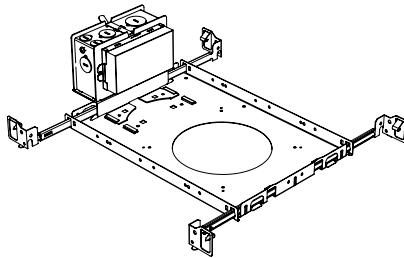

Installation

- For new and retrofit installations
- Simple connection between fixture and driver via quick connect
- 18° tilt angle

Construction / Finish

- Satin powder coated finish
- Custom finishes are available
- Cast Aluminum Trim
- Made in Canada

ARTEMIS 3 W

RECESSED WALL WASHING LED DOWNLIGHT

Housing Options

Standard Senso Housing - 910

Dimension

Included

Unless specified otherwise, this is provided as standard

- Driver with enclosure**
 - Galvanized steel enclosure
- Installation**
 - Laying on top of ceiling
 - Remote from fixture
 - Hanger bar and mount included

New Construction - 915

Dimension

Included

- Plaster Frame**
 - Galvanized steel construction with cut-out
- Bar hanger**
 - Length: from 14-3/16" to 26"
- Outlet Box**
 - Outlet Box Included

IC Housing - 920

Dimension

Included

- IC Housing**
 - Galvanized steel construction
 - Airtight
 - Includes gasketed junction box
- Plaster Frame**
 - Galvanized steel construction
- Bar hanger**
 - Length: from 14-3/16" to 26"