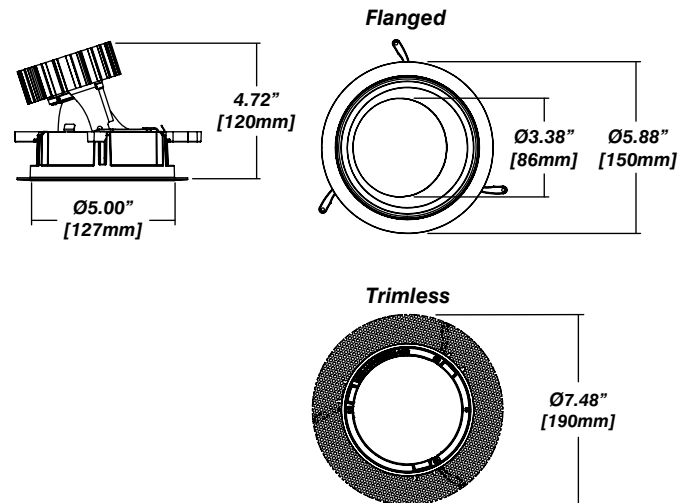

Installation

- For new and retrofit installations
- Simple connection between fixture and driver via quick connect
- 18° tilt angle

Construction / Finish

- Satin powder coated finish
- Custom finishes are available
- Cast Aluminum Trim
- Made in Canada