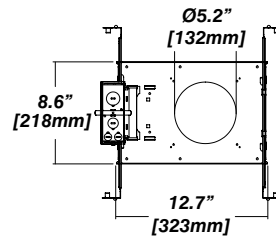

New Construction - 915

Dimension

Included

- Plaster Frame**
 - Galvanized steel construction with cut-out
- Bar hanger**
 - Length: from 14-3/16" to 26"
- Outlet Box**
 - Outlet Box Included

IC Housing - 920

Dimension

Included

- IC Housing**
 - Galvanized steel construction
 - Airtight
 - Includes gasketed junction box
- Plaster Frame**
 - Galvanized steel construction
- Bar hanger**
 - Length: from 14-3/16" to 26"