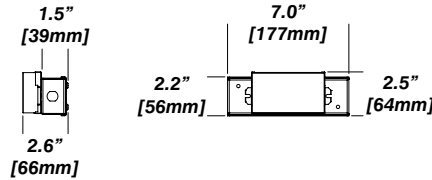

Housing Options

Standard Senso Housing - 910

Dimension

Included

Unless specified otherwise, this is provided as standard

- **Driver with enclosure**
  - Galvanized steel enclosure
- **Installation**
  - Laying on top of ceiling
  - Remote from fixture
  - Hanger bar and mount included