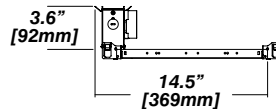

New Construction - 915

Dimension

Included

- Plaster Frame**
 - Galvanized steel construction with cut-out
- Bar hanger**
 - Length: from 14-3/16" to 26"
- Outlet Box**
 - Outlet Box Included

IC Housing - 920