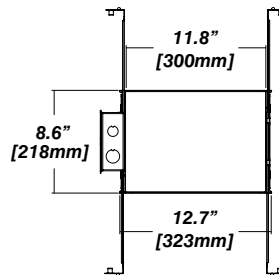

New Construction - 915

Dimension

Included

- Plaster Frame**
 - Galvanized steel construction with cut-out
- Bar hanger**
 - Length: from 14-3/16" to 26"
- Outlet Box**
 - Outlet Box Included

IC Housing - 920

Dimension

Included

- IC Housing**
 - Galvanized steel construction
 - Airtight
 - Includes gasketed junction box
- Plaster Frame**
 - Galvanized steel construction
- Bar hanger**
 - Length: from 14-3/16" to 26"