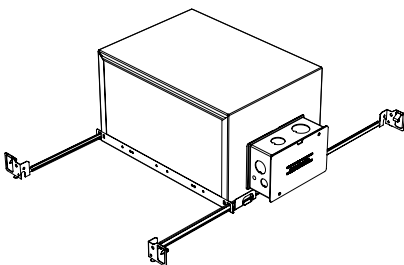

New Construction - 915

Dimension

Included

- Plaster Frame**
 - Galvanized steel construction with cut-out
- Bar hanger**
 - Length: from 14-3/16" to 26"
- Outlet Box**
 - Outlet Box Included

IC Housing - 920

Dimension

Included

- IC Housing**
 - Galvanized steel construction
 - Airtight
 - Includes gasketed junction box
- Plaster Frame**
 - Galvanized steel construction
- Bar hanger**
 - Length: from 14-3/16" to 26"