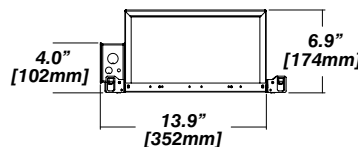

New Construction - 915

Dimension

Included

- Plaster Frame**
 - Galvanized steel construction with cut-out
- Bar hanger**
 - Length: from 14-3/16" to 26"
- Outlet Box**
 - Outlet Box Included

IC Housing - 920

Dimension

Included

- IC Housing**
 - Galvanized steel construction
 - Airtight
 - Includes gasketed junction box
- Plaster Frame**
 - Galvanized steel construction
- Bar hanger**
 - Length: from 14-3/16" to 26"